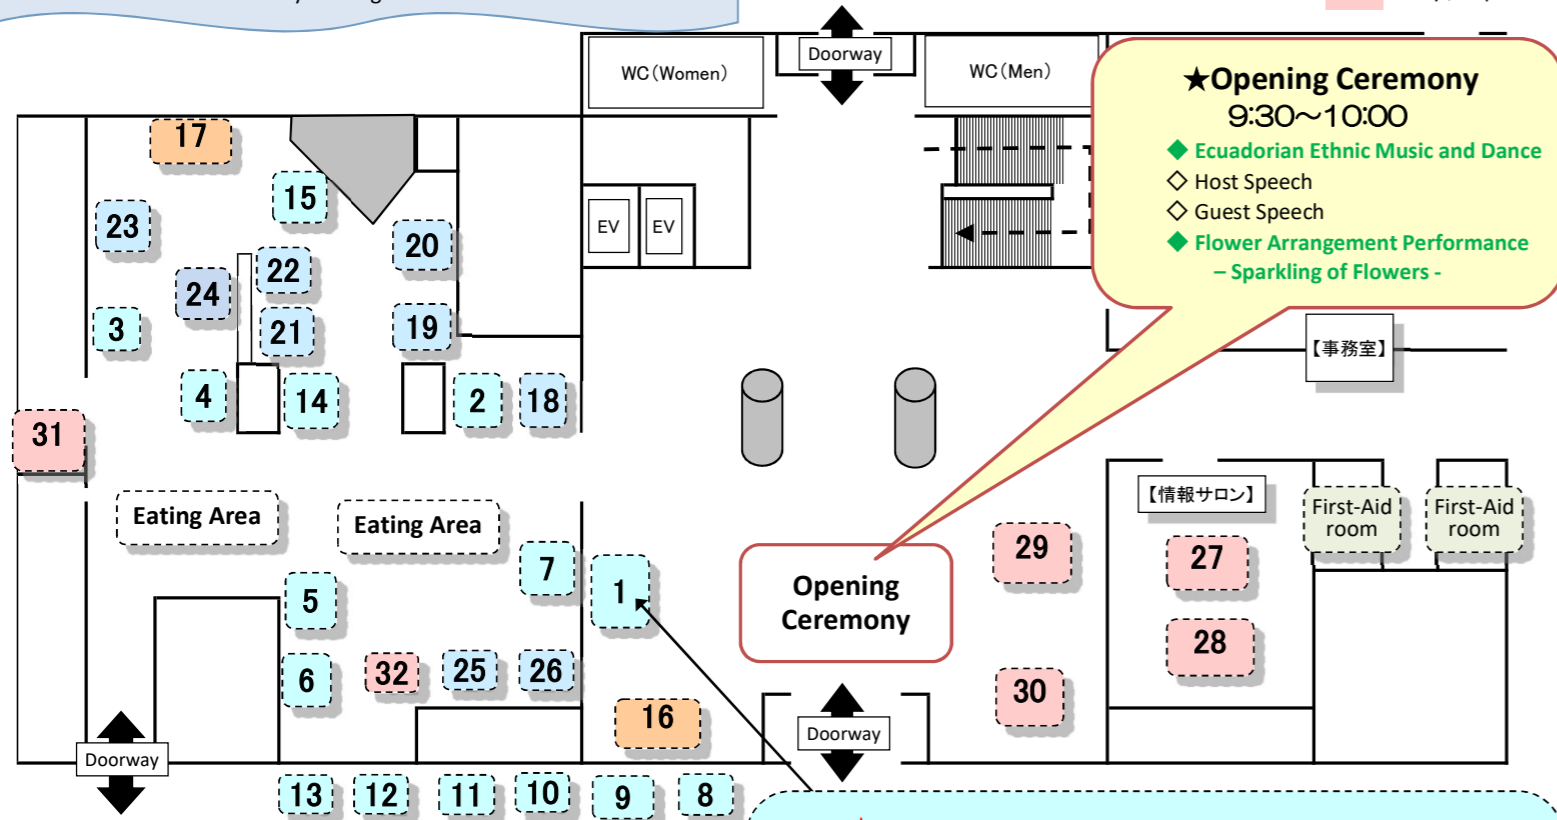

Freude Festival Main Board
Big sign board created by the art club students and the JRC club students of Inuyama High School.

1st Floor

★Opening Ceremony
9:30~10:00
◆ Ecuadorian Ethnic Music and Dance
◇ Host Speech
◇ Guest Speech
◆ Flower Arrangement Performance
- Sparkling of Flowers -

★Free Shaved Ice (Limited to the first 500 people.)
Collect stamps and get Shaved Ice!
11:00 ~ 15:00
(Limited quantity)
If you walk around the floors and collect all the stamps, you will get a cup of cool shaved ice!

Gourmet		
	Name of shops	Main items
1	IKESOTA	Shaved Ice
2	Delicias	Peruvian food
3	Inuyama Gas	Home-made bread by Inuyama Gas
4	Saito Ham	Bratwurst (Grilled Sausages with bread)
5	Café Raku	Home-roasted Coffee, Bread
6	Kensho	Daifuku-mochi, small articles, coffee
7	De Casa	Peruvian food
8	Kakigoya Kinta	Steamed Oysters, Beer
9	Takenaka Shoten	Yakisoba
10	Tanaka Shoten	Miso Dengaku
11	Inuyama Loreley	Inuyama Local Beer, Sausages
12	Aozora shokudo Honoka	Deep-fried minced meat, Beer
13	Jinenjo Gen	Japanese-yam Donuts
14	Hibino Seicha	Inuyama Tea, Green Tea, Beer
15	Kagoya Grace	Drinks, Baskets, Knickknacks