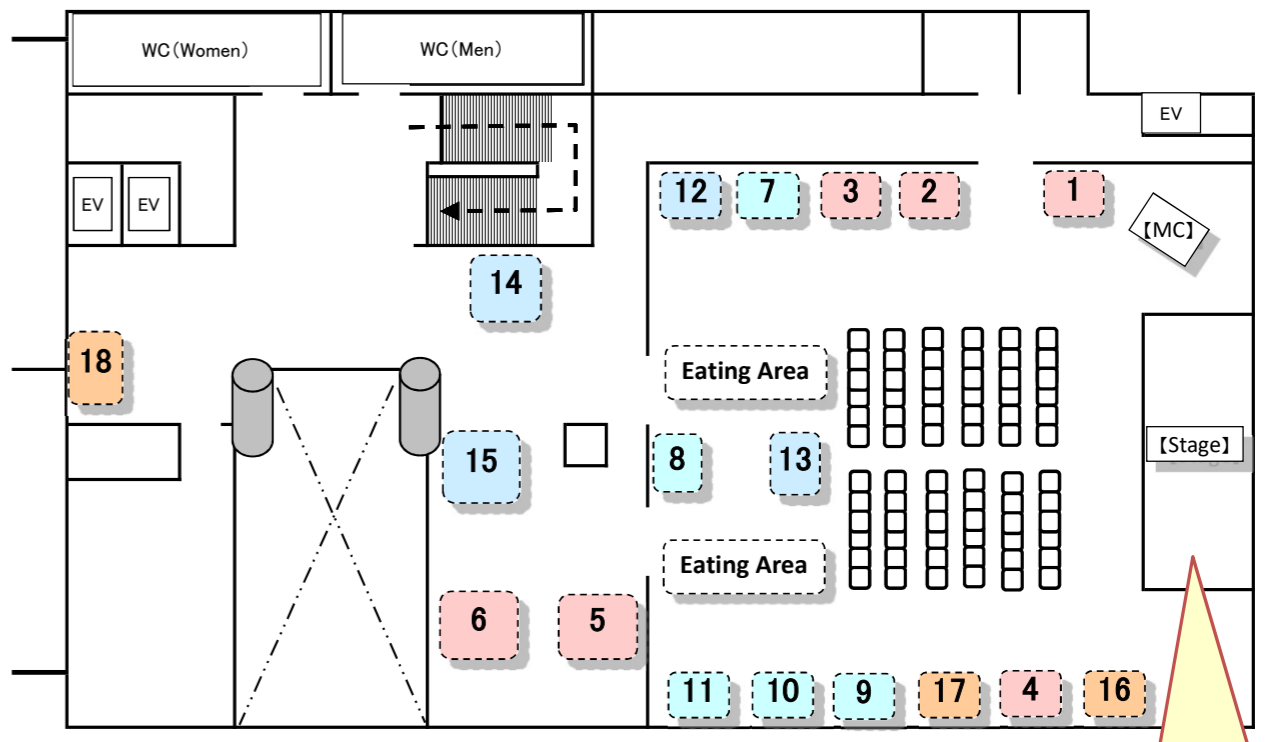

4th floor

★Please see the back of this paper for the stage schedule.

	Name of shops	Main items
1	「VII Kakokugo de Hanasou」Hippo Family Club	Let's play with various languages
2	Patchwork Meimu	mini accessory case making
3	Coop Aichi Unicef no Kai	Flower Bottle experience, Coffee
4	PENTINITY and noo-	mehndi jaguatattoo experience
5	Shake-Hands	Traditional Costume experience
6	The tree planting organization in inner Mongolia	•Introduction of Inner Mongolia Culture and Desertification Prevention Activities •Traditional Costume experience

Shops		
	Name of shops	Main items
7	Kizuna	Peruvian food
8	Salgados e Artesanatos	Brazilian Food & Folkcrafts
9	Family Kim	Korean Food (Kimbab, Japchae etc.)
10	Dulce Tentación	Peruvian Sweets
11	Kizuna — PART II	Peruvian food
12	SUKANESI BORDADOS	Brazilian Folkcrafts
13	VERONIKA ACCESORY	Peruvian knickknacks & accessories
14	Bangladesh Kyoikusien no Kai	Bangladesh Fair-trade Folkcrafts
15	Hikarigakuen	Handmade product Bazaar

Activity Examples / Displays		
	Name of shops	Main items
16	Kikyo no Kai	Support and activities for Filipino street children
17	Tabunka Kyousei Suisinin Jigyuu	Multicultural Library
18	Inuyama High School Innovation class	Projection Mapping x Kimono